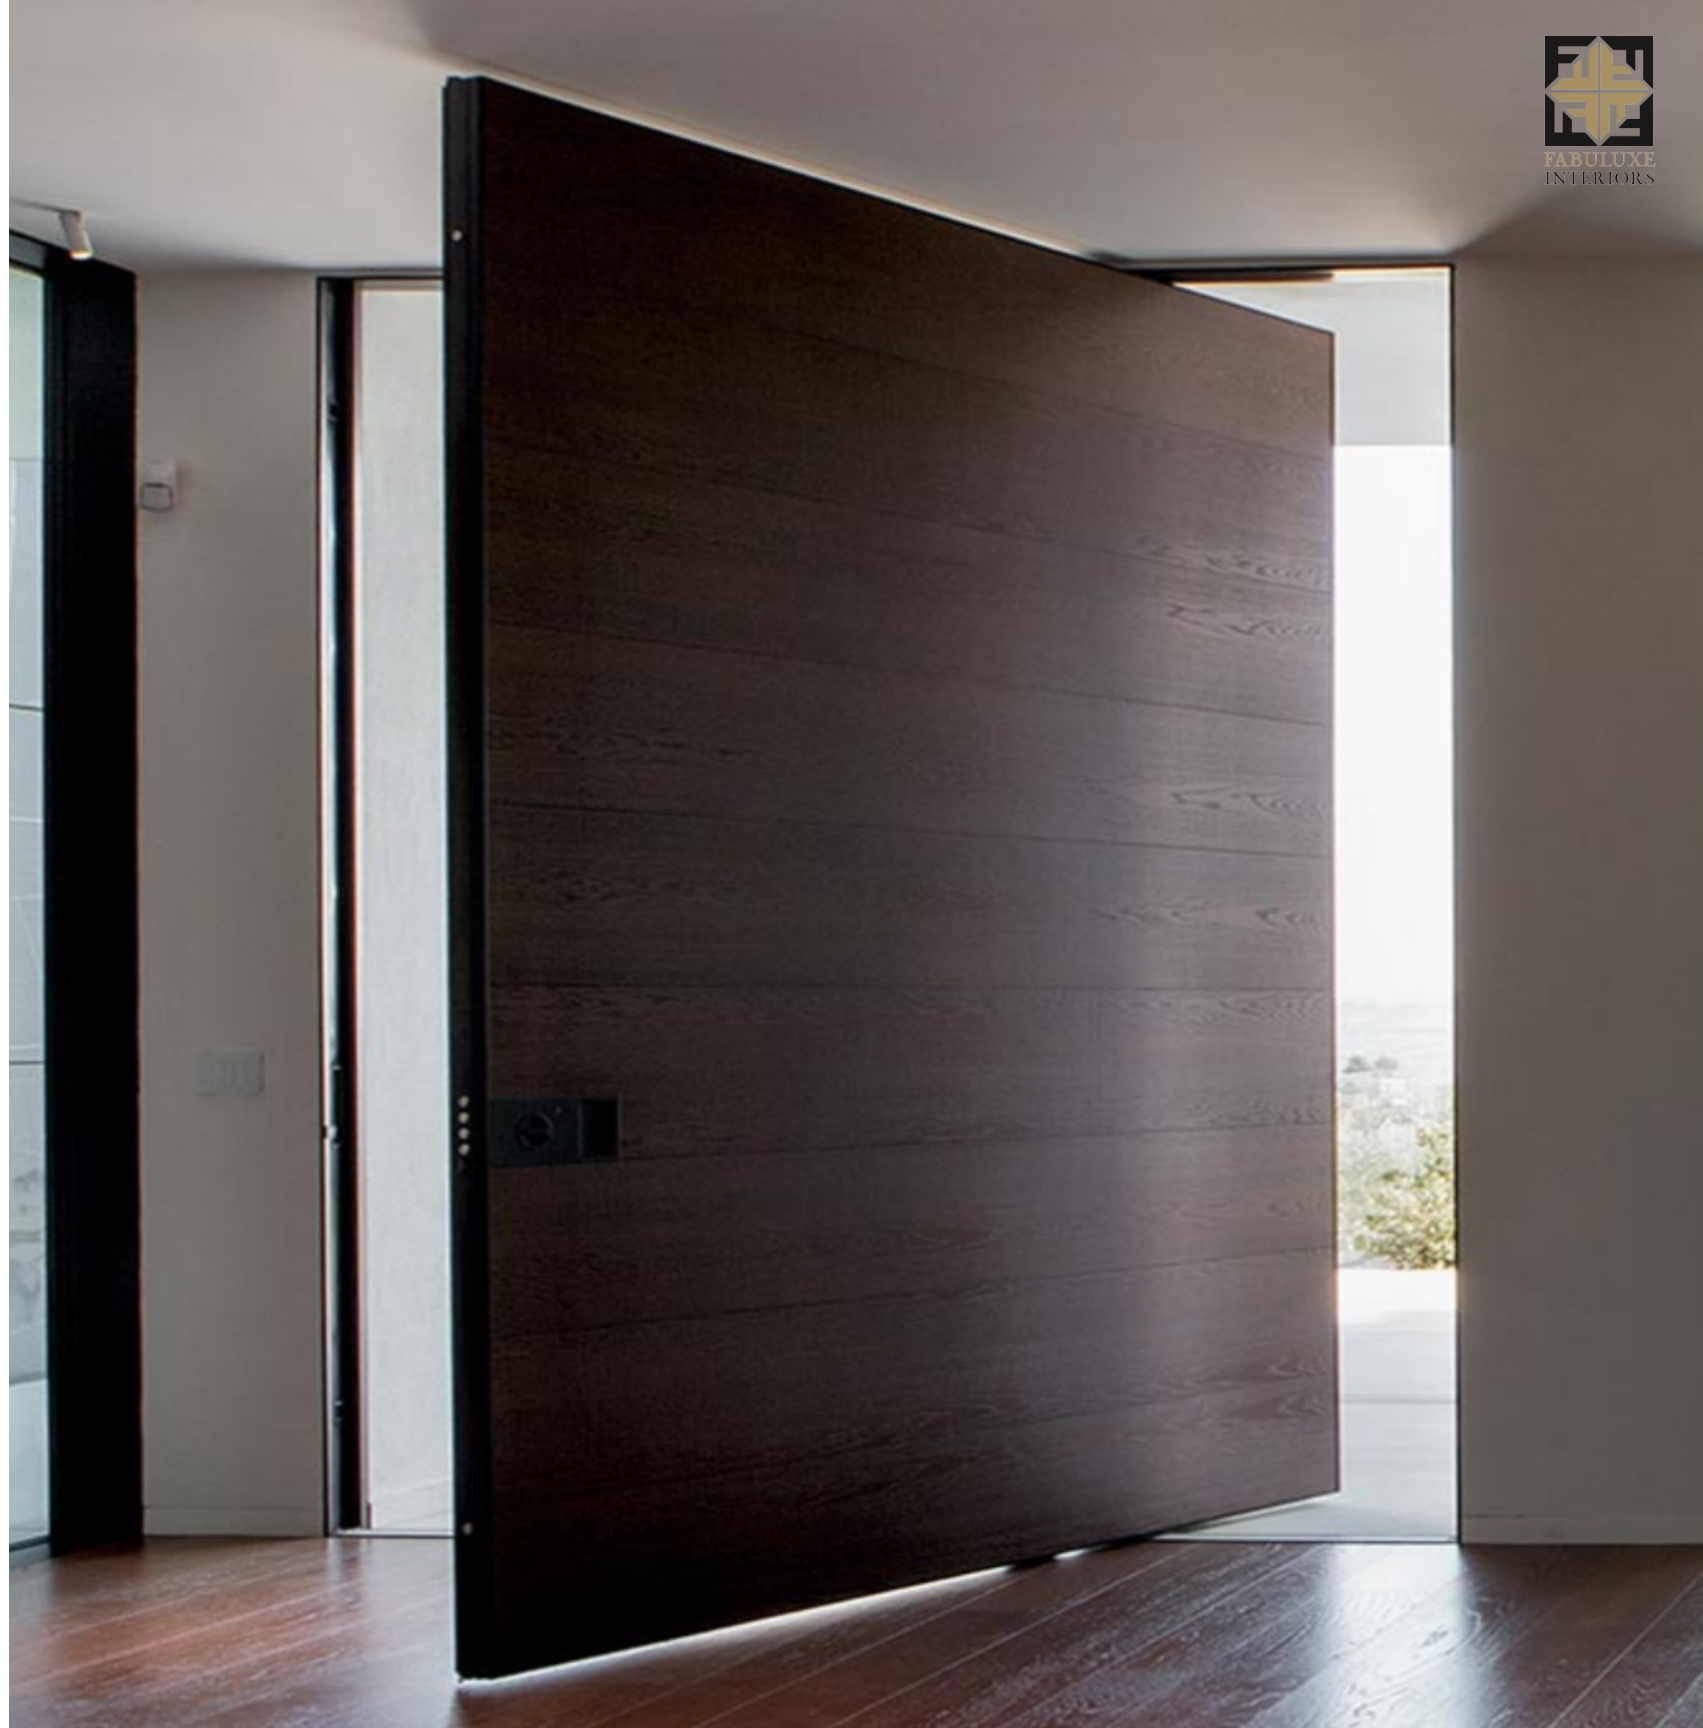

A way of living that's memorable.

Fabuluxe exterior door collection is born from continuous technical and stylistic research. This unique range is made up of a diverse selection of modern custom-made designs. The versatility of the collection is underlined by the wide range of Aluminium, Steel, Brass, Copper, Glass, Wood and Stone finishes, which can be combined with one another to create a unique door up to 18' high and 10' wide.

A way of living that's memorable.

Interior Doors

Design meets quality and innovation.

In Fabuluxe's vision, doors represent a bridge between architecture and interior design. From purely functional elements, they transform into objects with strong aesthetic, cultural, and technological connotations, capable of constantly imagining new design scenarios. From hinged doors to sliding interior doors, to Rasomuro doors to pivot doors and custom doors, our creations are the ideal balance between craftsmanship and innovation.